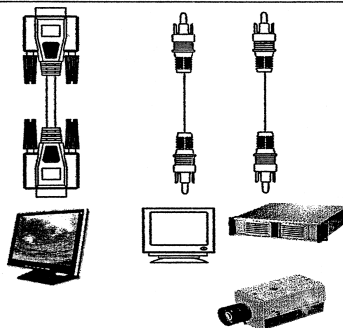

2. Controls and Connection

MEN

OSD menu

Contrast

Brightness

Screen

3. Technical Specifications

Input Signal	composite video (PAL), BNC male connector
Output Signal	VGA 0.7Vp-p RGB, 15-pin D-type female connector
Resolution (VGA)	640 x 480 / 800 x 600 / 1024 x 768 / 1280 x 1024
Frequency (VGA)	60 ~ 85Hz
Cable	90cm
Adapter	BNC male to RCA male
Power Supply	5VDC / 1.2A PSU (incl.)
Power Consumption	max. 400mA
Temperature	
Operating	0°C ~ 55°C
Storage	-20°C ~ 85°C
Humidity	max. 95% RH
Dimensions	133 x 132 x 44mm
Weight	420g